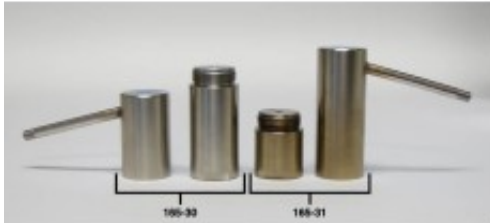

Retort Chamber with Lid, 10 mL

Brand:

Product Code: 165-31

Availability: 134

Lead Time: 60

Description

This 10 mL Retort Chamber with Lid fits into the heating jacket for any of the [Removable Retorts](/products/drilling-fluids/product/2357-retort-removable) listed below:

- #165-00 - 10 mL, 115 Volt
- #165-10 - 10 mL, 230 Volt
- #165-80-00 - 20 mL, 115 Volt
- #165-80-01 - 20 mL, 230 Volt