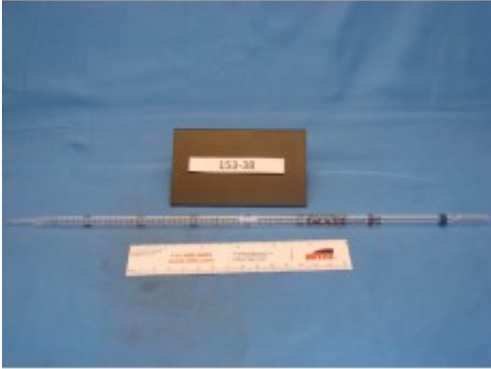

Pipette, 5 mL \times .1 mL, Glass

Brand:
Product Code: 153-38
Availability: 33
Lead Time: 30